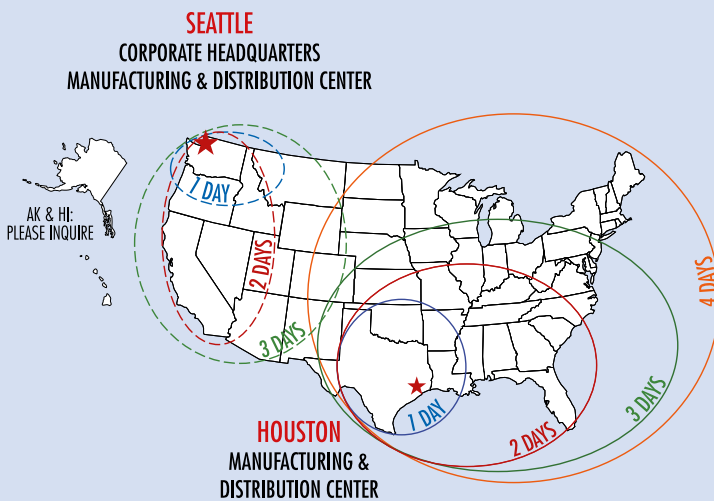

Buffalo Industries LLC – *Your partner for cleaning and maintenance products™*

BUFFALO

*Proudly Serving the Paint,
Industrial, MRO, Marine &
Auto Industries Since 1929*

www.BuffaloIndustries.com

Buffalo has been “green” since long before the term was coined. Recycling and sustainability are the base upon which our business was founded. Since 1929 we’ve been producing quality recycled and new cloth rags for the Paint, Industrial, MRO, Marine and Auto industries. Our company helps to keep millions of pounds of textiles out of the waste stream every year.

Locations & LTL Transit Times

At Buffalo, we continue to make investments in our future to ensure that our product offerings, customer service, sales staff and warehousing are cutting edge. We have manufacturing and distribution centers near Seattle and in Houston, uniquely positioning us to service the entire country quickly and cost-effectively.