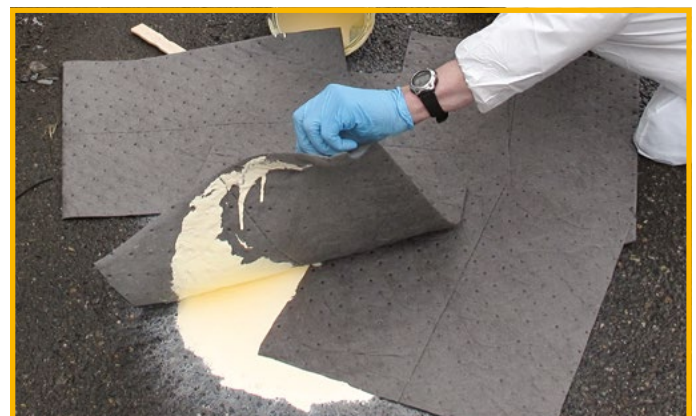

UNIVERSAL SORBENT PADS