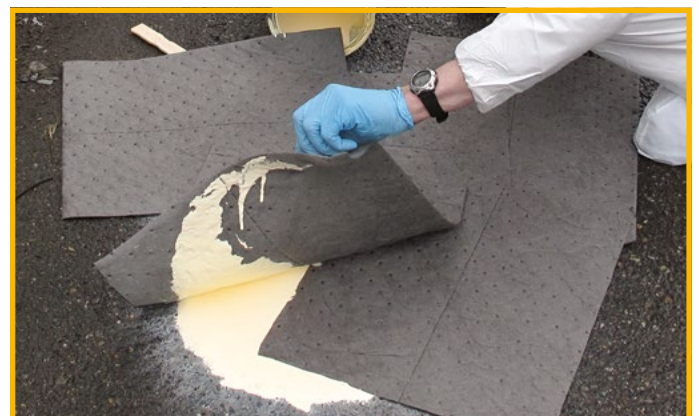

UNIVERSAL SORBENT PADS